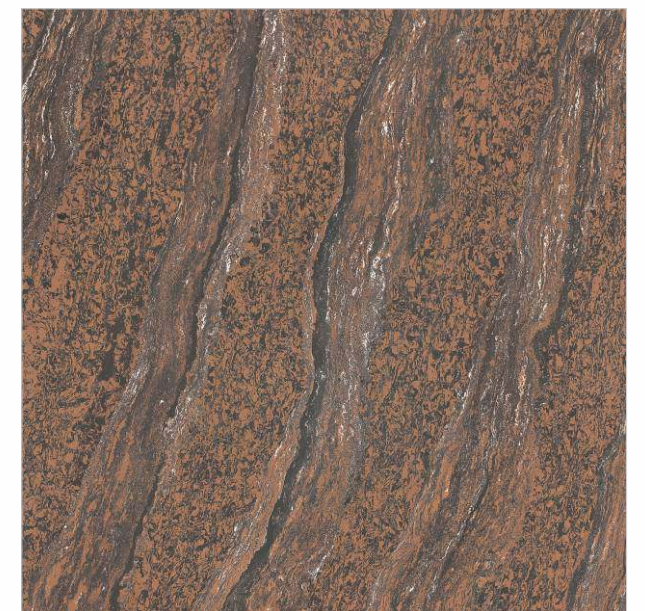

Preview of AMAZON AGATE BROWN

AMAZON DARK Series

DIVINE GLOSSINESS

ZERO MAINTENANCE

LOW WATER ABSORPTION

ECO FRIENDLY

AMAZON AGATE BROWN

600x600mm