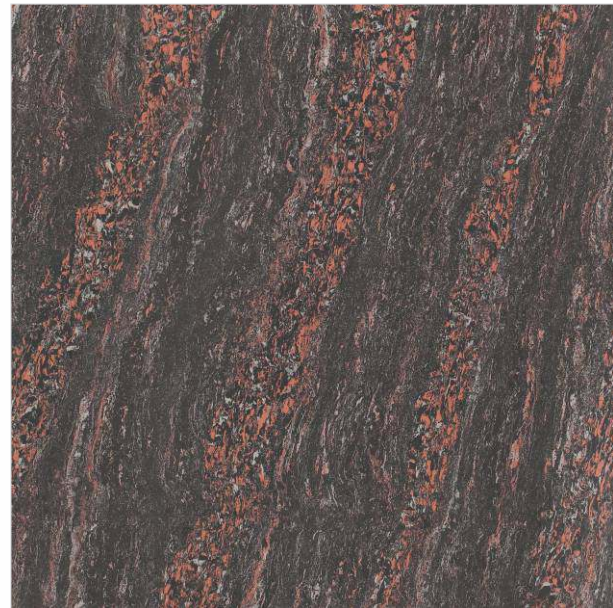

600x600mm

AMAZON DARK Series

DIVINE GLOSSINESS

ZERO MAINTENANCE

LOW WATER ABSORPTION

ECO FRIENDLY

AMAZON RUBY