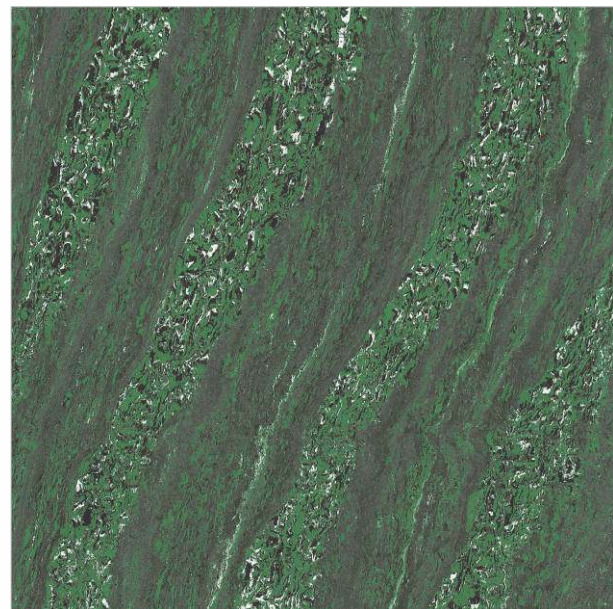

AMAZON DARK Series

DIVINE GLOSSINESS

ZERO MAINTENANCE

LOW WATER ABSORPTION

ECO FRIENDLY

AMAZON RUBY

AMAZON SAPPHIRE

AMAZON EMERALD