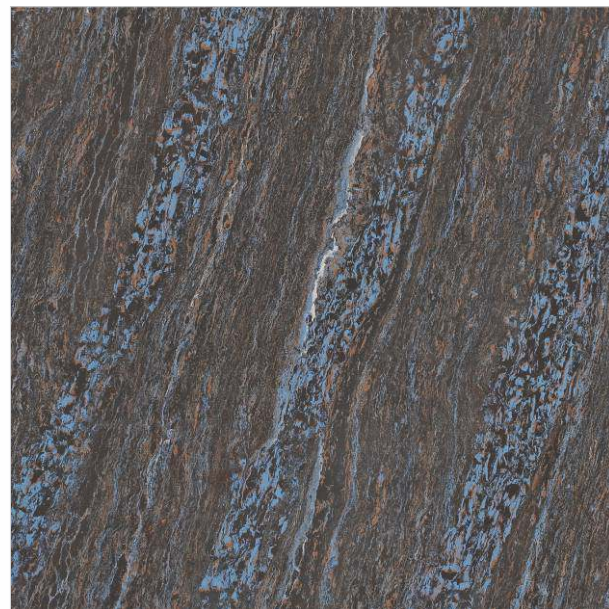

AMAZON DARK Series

DIVINE GLOSSINESS

ZERO MAINTENANCE

LOW WATER ABSORPTION

ECO FRIENDLY

AMAZON RUBY

AMAZON SAPPHIRE

AMAZON EMERALD